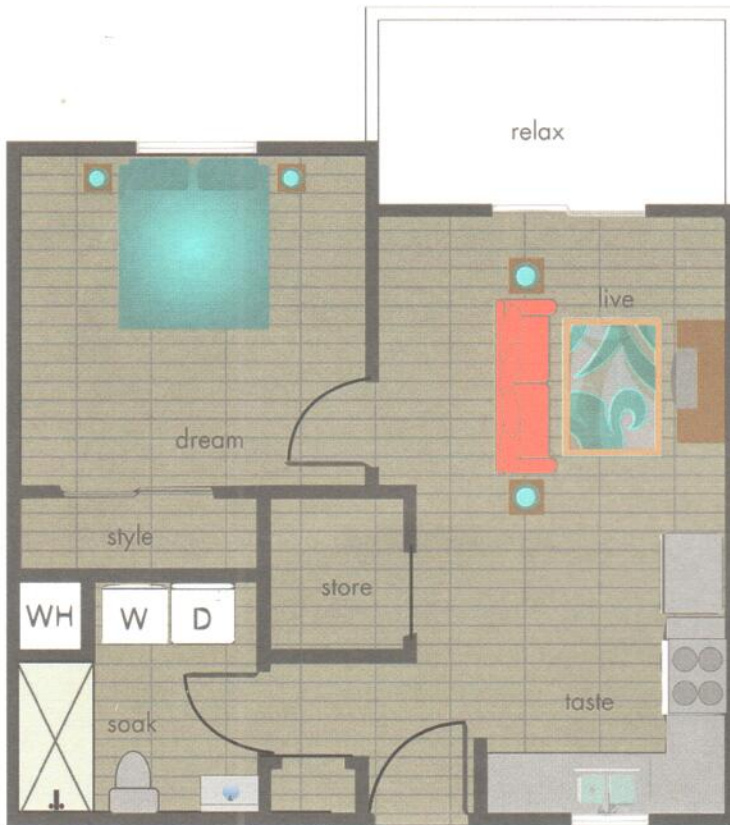

# Interior Features

Stainless Steel Appliances  
 Washer/Dryer Included  
 Walk In Closets  
 Personal Patio/Balcony

Wood Plank Flooring  
 LED Lighting  
 Rainfall Showerheads  
 Cable Ready

Refridgerator  
 Wood Accent Wall  
 Disposal & Dishwasher  
 Ceiling Fans

1 Bedroom/1 Bath  
 504 Sq. Ft.

\$ \_\_\_\_\_ Rent

\$ \_\_\_\_\_ Deposit

1 Bedroom+Study/1 Bath  
 637 Sq. Ft.

\$ \_\_\_\_\_ Rent

\$ \_\_\_\_\_ Deposit